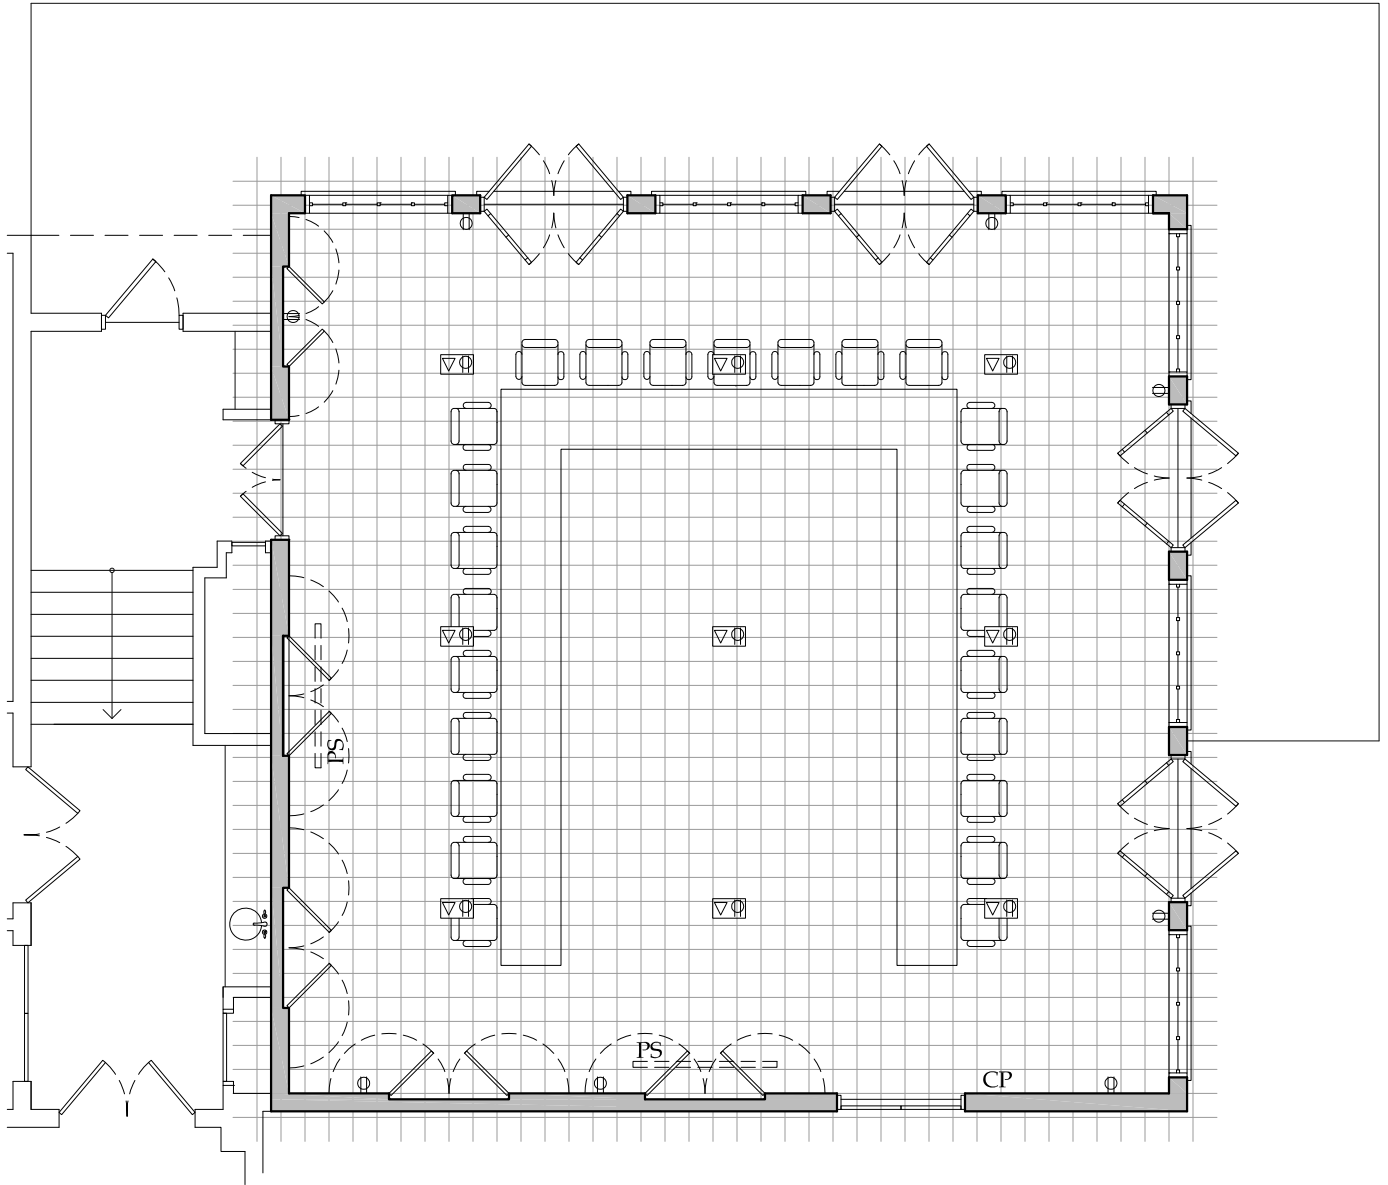

STABLE ROOM

Room Size: 415 square feet

⊙	Power	PS	Projector Screen
□	T.V.		
▽	Telephone		
⊠	Floor Grouping		
CP	Control Panel		

0' 10'

LANGDON *HALL*

Country House Hotel & Spa

CAROLINIAN ROOM

Room Size: 990 square feet
 Meeting: U - shape - 25 people

- ⦿ Power
- T.V.
- ▽ Telephone

LANGDON *HALL*

Country House Hotel & Spa

THE CLOISTER BREAKOUTS

ROOM #25

ROOM #26

Room Size: 360 square feet
Meeting: 10 people

Room Size: 300 square feet
Meeting: 10 people

⊙	Power	PS	Projector Screen
□	T.V.		
▽	Telephone		
▽⊙	Floor Grouping		
CP	Control Panel		

0' 10'

LANGDON *HALL*

Country House Hotel & Spa

ORCHARD ROOM

Room Size:	1,345 square feet
Meeting:	U - shape - 36 people
	Hollow square - 45 people
Dinner:	Rounds - 72 people

⊕	Power	
□	T.V.	
▽	Telephone	
▽⊕	Floor Grouping	
PS	Projector Screen	

LANGDON *HALL*

Country House Hotel & Spa

THE HALL

Room Size: 1,410 square feet

⊙	Power	
□	T.V.	
▽	Telephone	
⊙	Floor Grouping	
PS	Projector Screen	