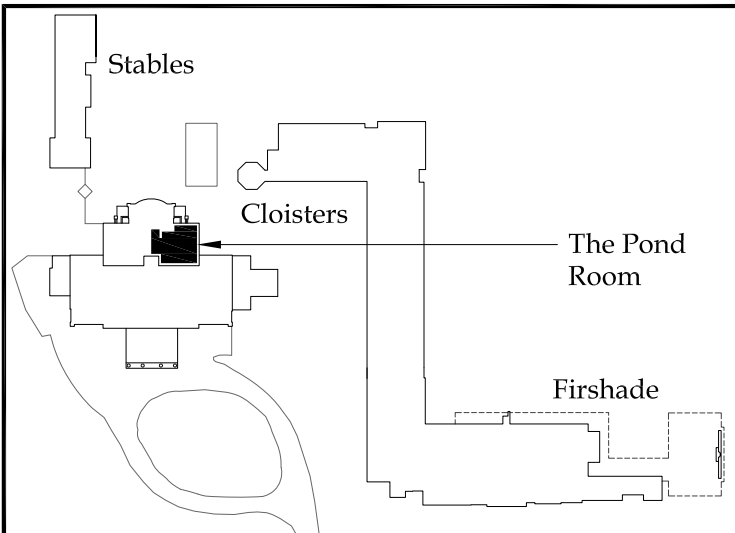

LANGDON *HALL*

Country House Hotel & Spa

THE LOUNGE

Room Size: 585 square feet

THE DINING ROOM

Room Size: 2,510 square feet
(The Elm, Pond & Terrace Room)

- ⊙ Power
- T.V.
- ▽ Telephone

LANGDON *HALL*

Country House Hotel & Spa

THE LOUNGE

Room Size:

595 square feet

- ⊕ Power
- T.V.
- ▽ Telephone

LANGDON Hall

Country House Hotel & Spa

THE ELM ROOM

Room Size:

900 square feet

- ⊙ Power
- T.V.
- ▽ Telephone

LANGDON HALL

Country House Hotel & Spa

THE POND ROOM

Room Size:

900 square feet

⊕	Power	
□	T.V.	
▽	Telephone	

LANGDON *HALL*
Country House Hotel & Spa
THE TERRACE ROOM

Room Size: 710 square feet

- ⊕ Power
- T.V.
- ▽ Telephone
- PS Projector Screen

LANGDON *HALL*

Country House Hotel & Spa