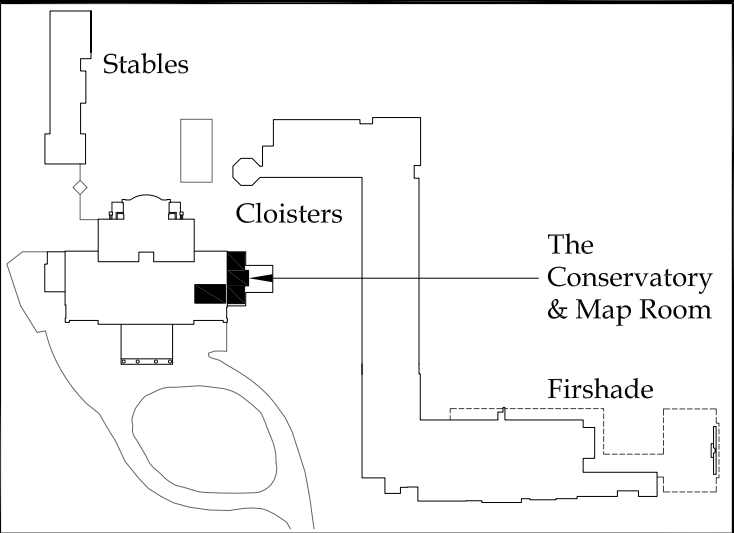

- ⊕ Power
- T.V.
- ▽ Telephone

LANGDON *HALL*

Country House Hotel & Spa

COLONEL LANGDON & CONSERVATORY

Room Size:	455 square feet + 275 square feet
Meeting:	Boardroom - 18 people
Dinner:	Dining room table - 22 people

- ⊕ Power
- T.V.
- ▽ Telephone

LANGDON *HALL*

Country House Hotel & Spa

RED ROOM & CONSERVATORY

Room Size: 355 square feet + 275 square feet
 Meeting: Boardroom - 8 people
 Dinner: Dining room table - 14 people

- ⊙ Power
- T.V.
- ▽ Telephone

LANGDON *HALL*

Country House Hotel & Spa

**BILLIARD/
MAP ROOM**

**THE
CONSERVATORY**

Room Size: 380 square feet

Room Size: 585 square feet

- ⊙ Power
- T.V.
- ▽ Telephone

LANGDON *HALL*

Country House Hotel & Spa

THE LOUNGE

Room Size: 585 square feet

THE DINING ROOM

Room Size: 2,510 square feet
(The Elm, Pond & Terrace Room)

- ⊙ Power
- T.V.
- ▽ Telephone

LANGDON *HALL*