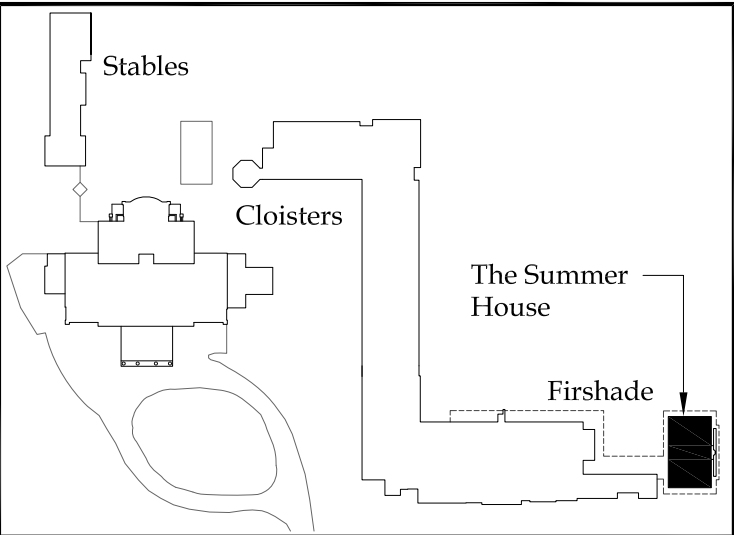

⊙	Power	PS	Projector Screen
□	T.V.		
▽	Telephone		
▽⊙	Floor Grouping		
CP	Control Panel		

0' 10'

LANGDON *HALL*

Country House Hotel & Spa

ORCHARD ROOM

Room Size:	1,345 square feet
Meeting:	U - shape - 36 people
	Hollow square - 45 people
Dinner:	Rounds - 72 people

⊕	Power	
□	T.V.	
▽	Telephone	
▽⊕	Floor Grouping	
PS	Projector Screen	

LANGDON *HALL*

Country House Hotel & Spa

THE HALL

Room Size: 1,410 square feet

⊙	Power	
□	T.V.	
▽	Telephone	
⊙	Floor Grouping	
PS	Projector Screen	

LANGDON *HALL*

Country House Hotel & Spa

FIRSHADE ROOM

Room Size: 2,300 square feet

Ⓞ Power
 □ T.V.
 ▽ Telephone

LANGDON *HALL*
Country House Hotel & Spa
THE SUMMER HOUSE
 Room Size: 2,100 square feet