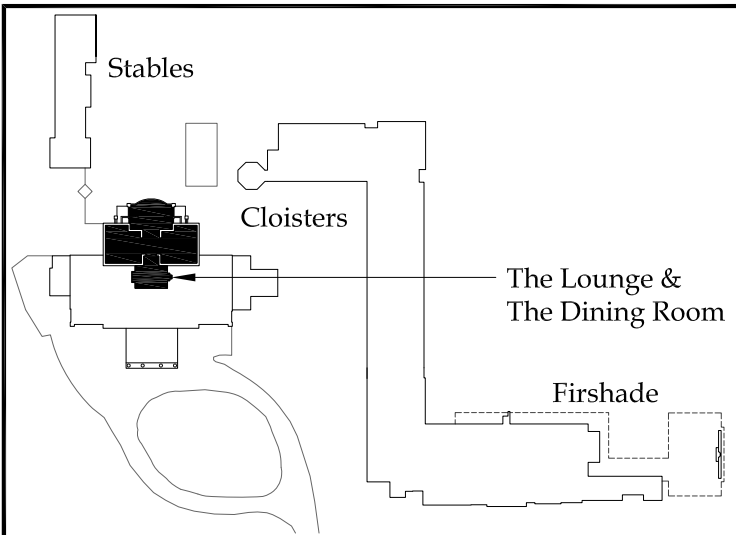

- ⊕ Power
- T.V.
- ▽ Telephone

LANGDON *HALL*

Country House Hotel & Spa

COLONEL LANGDON & CONSERVATORY

Room Size:	455 square feet + 275 square feet
Meeting:	Boardroom - 18 people
Dinner:	Dining room table - 22 people

- ⊙ Power
- T.V.
- ▽ Telephone

LANGDON *HALL*

Country House Hotel & Spa

**BILLIARD/
MAP ROOM**

**THE
CONSERVATORY**

Room Size: 380 square feet

Room Size: 585 square feet

- ⊙ Power
- T.V.
- ▽ Telephone

LANGDON *HALL*

Country House Hotel & Spa

THE LOUNGE

Room Size: 585 square feet

THE DINING ROOM

Room Size: 2,510 square feet
(The Elm, Pond & Terrace Room)

- ⊙ Power
- T.V.
- ▽ Telephone

LANGDON *HALL*

Country House Hotel & Spa

THE LOUNGE

Room Size:

595 square feet

- ⊕ Power
- T.V.
- ▽ Telephone

LANGDON Hall

Country House Hotel & Spa

THE ELM ROOM