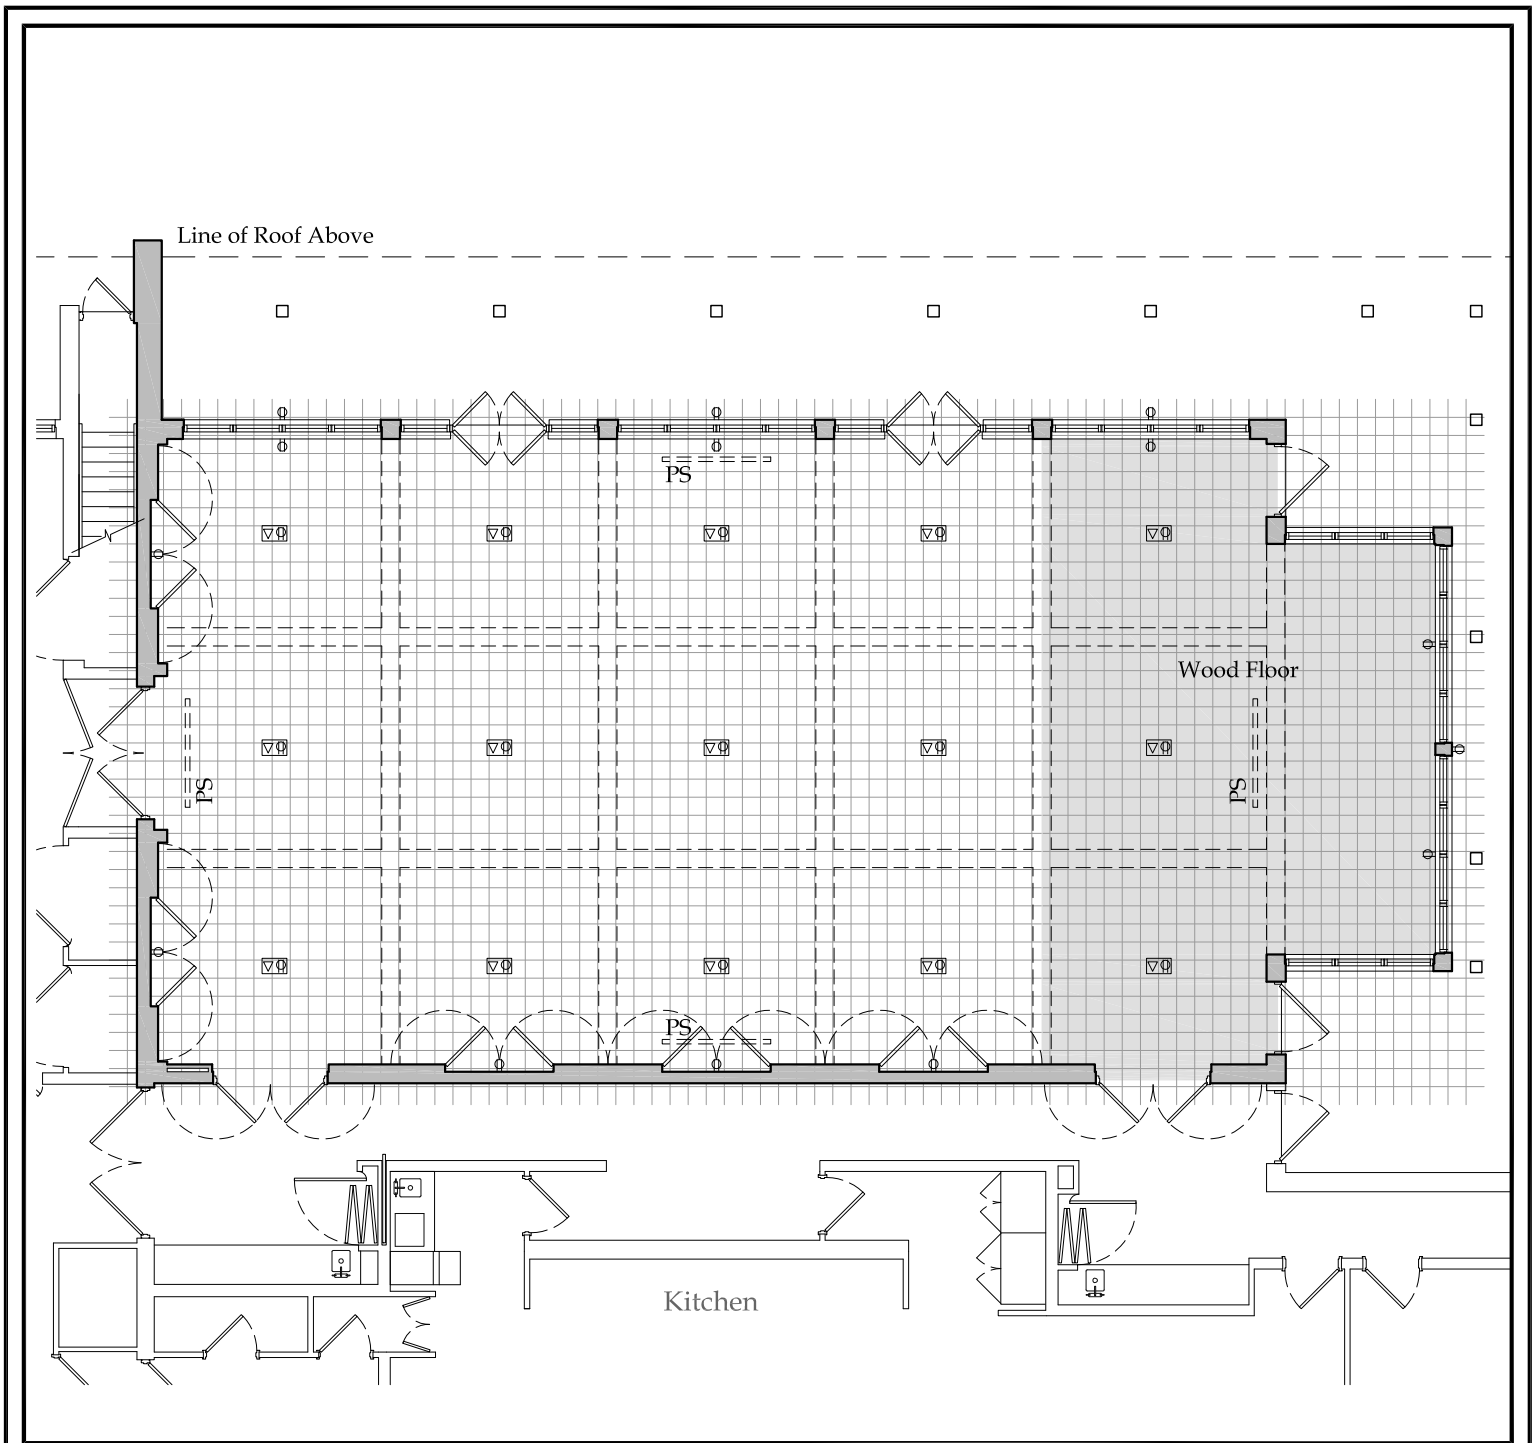

- ⦿ Power
- T.V.
- ▽ Telephone

LANGDON *HALL*

Country House Hotel & Spa

THE CLOISTER BREAKOUTS

ROOM #25

ROOM #26

Room Size: 360 square feet
Meeting: 10 people

Room Size: 300 square feet
Meeting: 10 people

⊙	Power	PS	Projector Screen
□	T.V.		
▽	Telephone		
▽⊙	Floor Grouping		
CP	Control Panel		

0' 10'

LANGDON *HALL*

Country House Hotel & Spa

ORCHARD ROOM

Room Size:	1,345 square feet
Meeting:	U - shape - 36 people
	Hollow square - 45 people
Dinner:	Rounds - 72 people

⊕	Power	
□	T.V.	
▽	Telephone	
▽⊕	Floor Grouping	
PS	Projector Screen	

LANGDON *HALL*

Country House Hotel & Spa

THE HALL

Room Size: 1,410 square feet

⊙	Power	
□	T.V.	
▽	Telephone	
⊙	Floor Grouping	
PS	Projector Screen	

LANGDON *HALL*

Country House Hotel & Spa

FIRSHADE ROOM

Room Size: 2,300 square feet

Ⓞ Power
 □ T.V.
 ▽ Telephone

LANGDON *HALL*
Country House Hotel & Spa
THE SUMMER HOUSE
 Room Size: 2,100 square feet