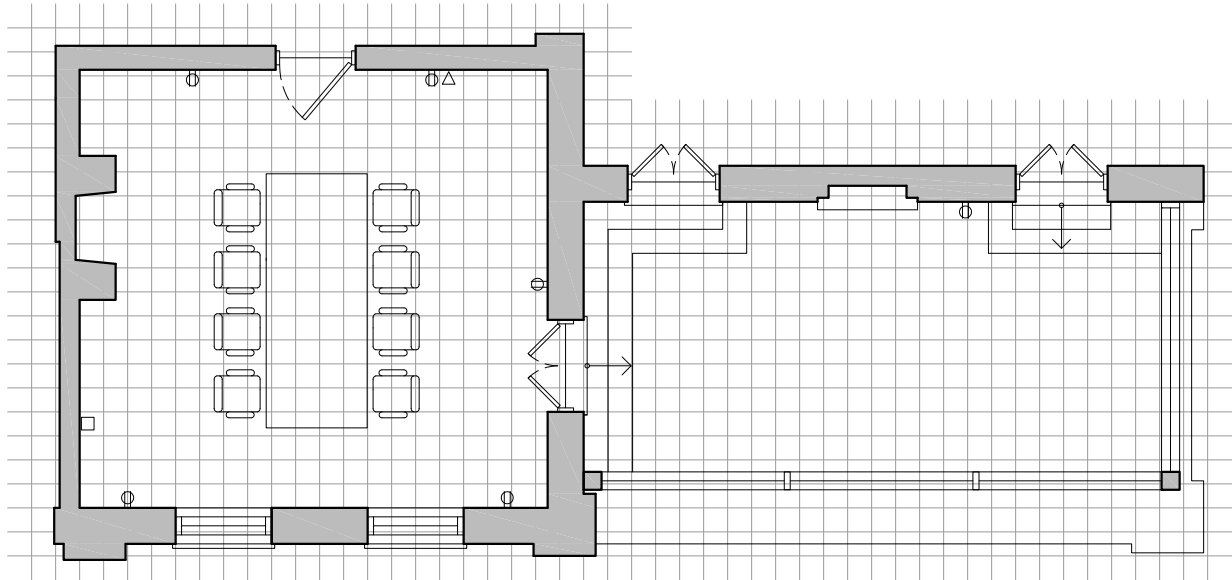

- ⊕ Power
- T.V.
- ▽ Telephone

LANGDON *HALL*

Country House Hotel & Spa

COLONEL LANGDON & CONSERVATORY

Room Size:	455 square feet + 275 square feet
Meeting:	Boardroom - 18 people
Dinner:	Dining room table - 22 people

- ⊕ Power
- T.V.
- ▽ Telephone

LANGDON *HALL*

Country House Hotel & Spa

RED ROOM & CONSERVATORY

Room Size: 355 square feet + 275 square feet
 Meeting: Boardroom - 8 people
 Dinner: Dining room table - 14 people

- ⊙ Power
- T.V.
- ▽ Telephone

LANGDON *HALL*

Country House Hotel & Spa

**BILLIARD/
MAP ROOM**

**THE
CONSERVATORY**

Room Size: 380 square feet

Room Size: 585 square feet

- ⊙ Power
- T.V.
- ▽ Telephone

STABLE ROOM

Room Size: 415 square feet

⊙	Power	PS	Projector Screen
□	T.V.		
▽	Telephone		
⊠	Floor Grouping		
CP	Control Panel		

0' 10'

LANGDON *HALL*

Country House Hotel & Spa

CAROLINIAN ROOM

Room Size: 990 square feet
 Meeting: U - shape - 25 people