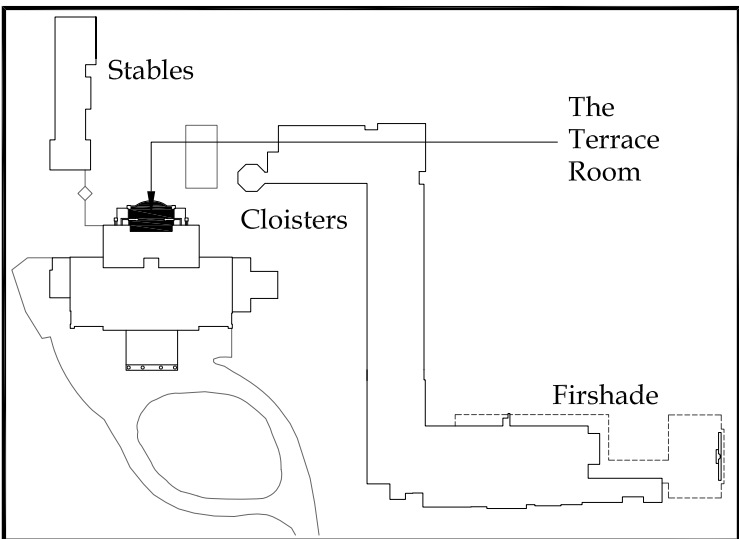

Country House Hotel & Spa

THE LOUNGE

Room Size:

595 square feet

- ⊕ Power
- T.V.
- ▽ Telephone

LANGDON Hall

Country House Hotel & Spa

THE ELM ROOM

Room Size:

900 square feet

- ⊙ Power
- T.V.
- ▽ Telephone

LANGDON HALL

Country House Hotel & Spa

THE POND ROOM

Room Size:

900 square feet

⊕	Power	
□	T.V.	
▽	Telephone	

LANGDON *HALL*
Country House Hotel & Spa
THE TERRACE ROOM

Room Size: 710 square feet

- ⊕ Power
- T.V.
- ▽ Telephone
- PS Projector Screen

LANGDON *HALL*

Country House Hotel & Spa