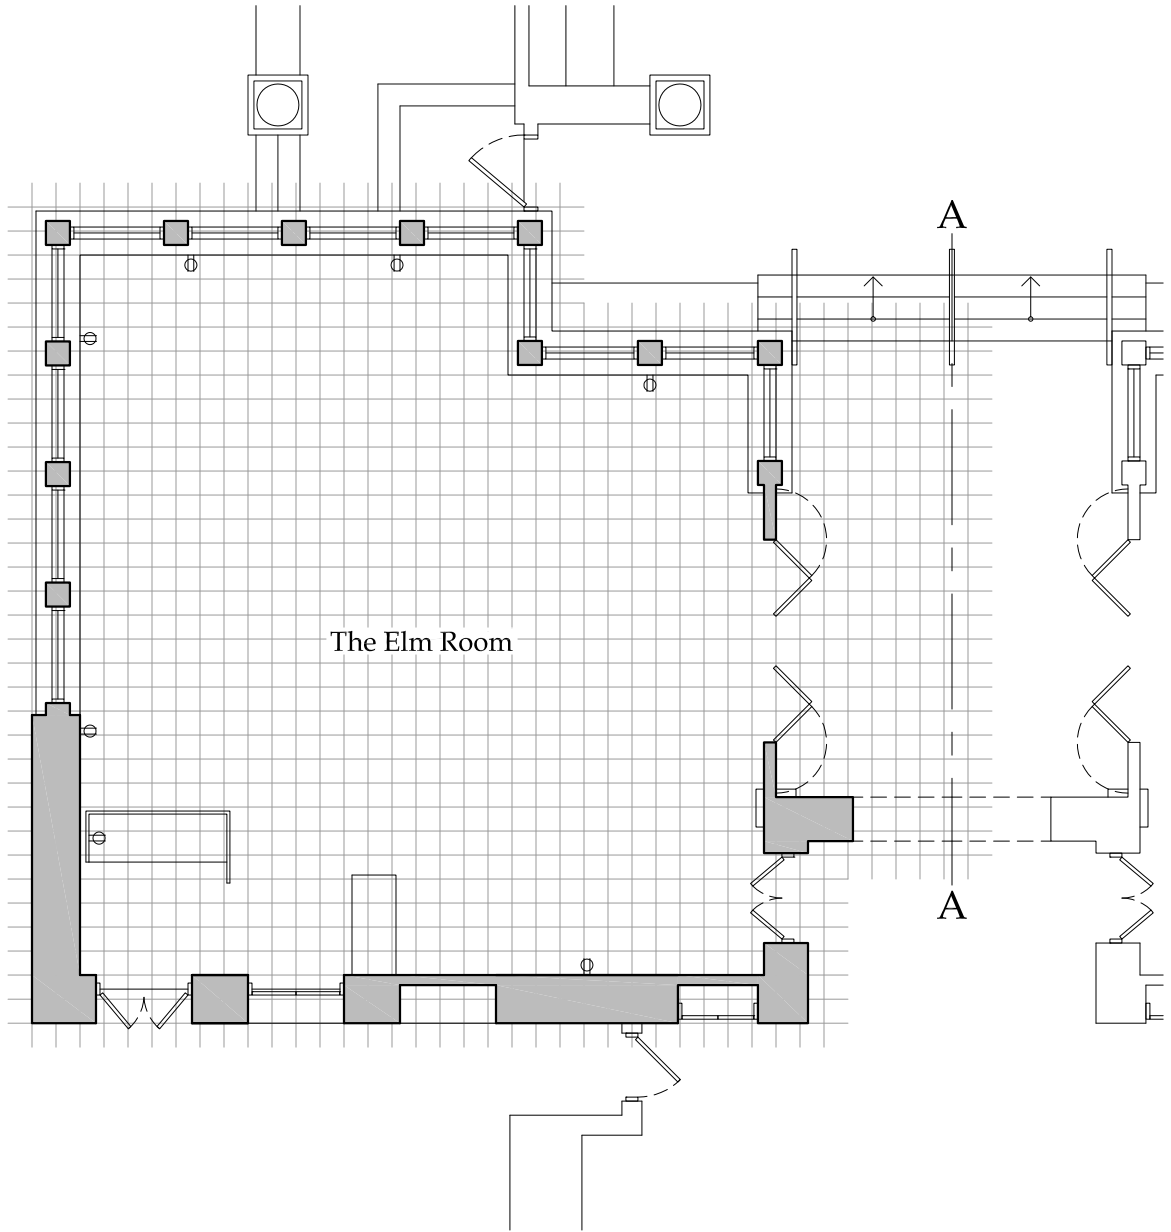

- ⊙ Power
- T.V.
- ▽ Telephone

LANGDON *HALL*

Country House Hotel & Spa

**BILLIARD/
MAP ROOM**

**THE
CONSERVATORY**

Room Size: 380 square feet

Room Size: 585 square feet

- ⊙ Power
- T.V.
- ▽ Telephone

LANGDON *HALL*

Country House Hotel & Spa

THE LOUNGE

Room Size: 585 square feet

THE DINING ROOM

Room Size: 2,510 square feet
(The Elm, Pond & Terrace Room)

- ⊙ Power
- T.V.
- ▽ Telephone

LANGDON *HALL*

Country House Hotel & Spa

THE LOUNGE

Room Size:

595 square feet

- ⊕ Power
- T.V.
- ▽ Telephone

LANGDON Hall

Country House Hotel & Spa

THE ELM ROOM

Room Size:

900 square feet

- ⊙ Power
- T.V.
- ▽ Telephone

LANGDON HALL

Country House Hotel & Spa

THE POND ROOM

Room Size:

900 square feet