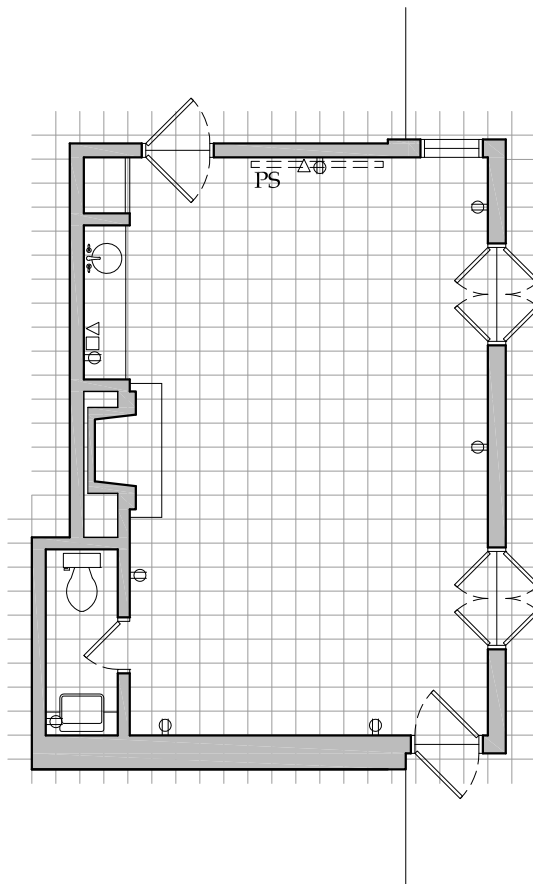

Country House Hotel & Spa

THE LOUNGE

Room Size:

595 square feet

- ⊕ Power
- T.V.
- ▽ Telephone

LANGDON Hall

Country House Hotel & Spa

THE ELM ROOM

Room Size:

900 square feet

- ⊙ Power
- T.V.
- ▽ Telephone

LANGDON HALL

Country House Hotel & Spa

THE POND ROOM

Room Size:

900 square feet

⊕	Power	
□	T.V.	
▽	Telephone	

LANGDON *HALL*
Country House Hotel & Spa
THE TERRACE ROOM

Room Size: 710 square feet

- ⊕ Power
- T.V.
- ▽ Telephone
- PS Projector Screen

LANGDON *HALL*

Country House Hotel & Spa

STABLE ROOM

Room Size: 415 square feet

⊙	Power	PS	Projector Screen
□	T.V.		
▽	Telephone		
⊠	Floor Grouping		
CP	Control Panel		

0' 10'

LANGDON *HALL*

Country House Hotel & Spa

CAROLINIAN ROOM

Room Size: 990 square feet
 Meeting: U - shape - 25 people