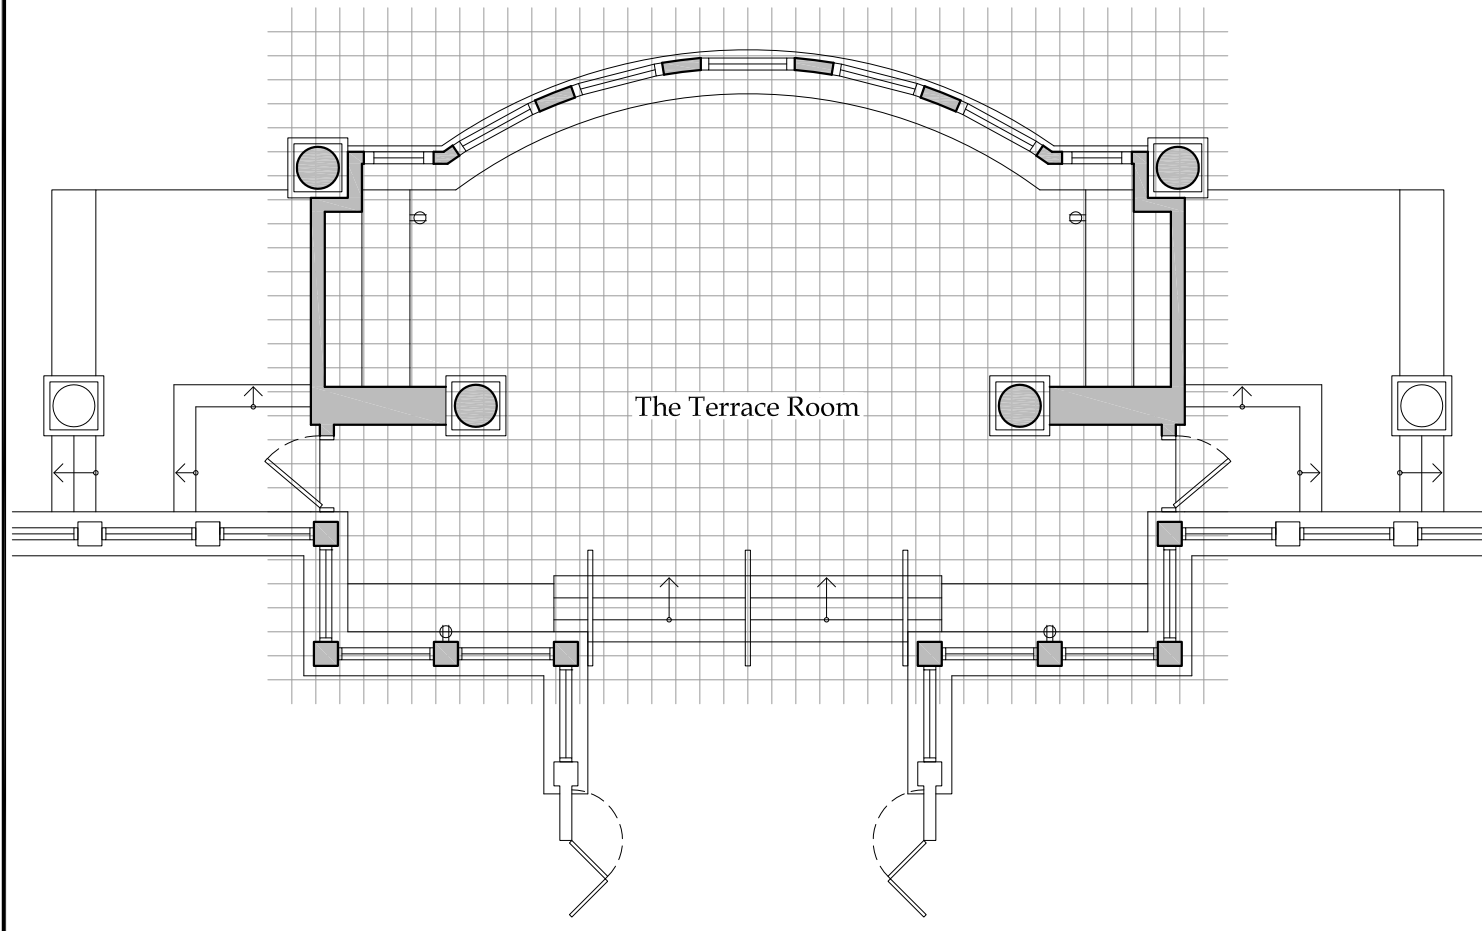

Room Size:

900 square feet

- ⊙ Power
- T.V.
- ▽ Telephone

LANGDON HALL

Country House Hotel & Spa

THE POND ROOM

Room Size:

900 square feet

⊕	Power	
□	T.V.	
▽	Telephone	

LANGDON *HALL*
Country House Hotel & Spa
THE TERRACE ROOM

Room Size: 710 square feet

- ⊕ Power
- T.V.
- ▽ Telephone
- PS Projector Screen

LANGDON *HALL*

Country House Hotel & Spa

- ⦿ Power
- T.V.
- ▽ Telephone

LANGDON *HALL*

Country House Hotel & Spa

THE CLOISTER BREAKOUTS

ROOM #25

ROOM #26

Room Size: 360 square feet
Meeting: 10 people

Room Size: 300 square feet
Meeting: 10 people

⊙	Power	PS	Projector Screen
□	T.V.		
▽	Telephone		
▽⊙	Floor Grouping		
CP	Control Panel		

0' 10'

LANGDON *HALL*

Country House Hotel & Spa

ORCHARD ROOM

Room Size:	1,345 square feet
Meeting:	U - shape - 36 people
	Hollow square - 45 people
Dinner:	Rounds - 72 people