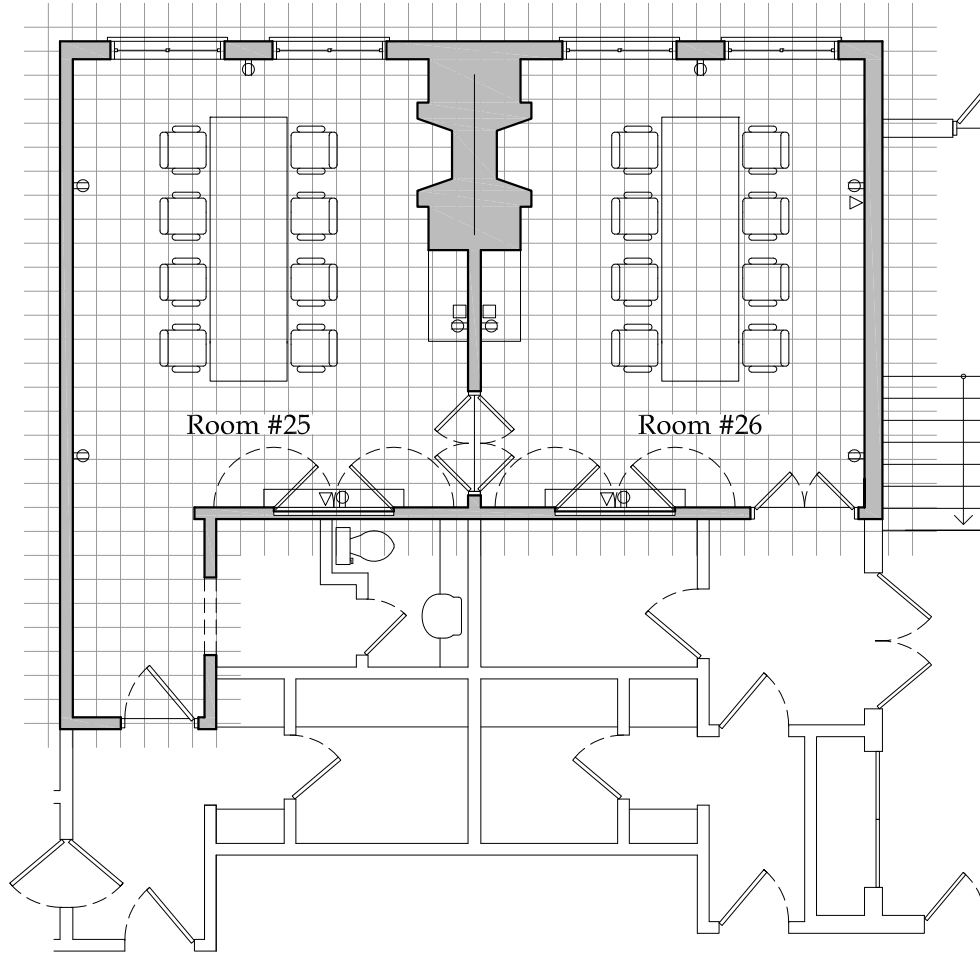

⊕	Power	
□	T.V.	
▽	Telephone	

LANGDON *HALL*
Country House Hotel & Spa
THE TERRACE ROOM

Room Size: 710 square feet

- ⊕ Power
- T.V.
- ▽ Telephone
- PS Projector Screen

LANGDON *HALL*

Country House Hotel & Spa

STABLE ROOM

Room Size: 415 square feet

⊙	Power	PS	Projector Screen
□	T.V.		
▽	Telephone		
⊠	Floor Grouping		
CP	Control Panel		

0' 10'

LANGDON *HALL*

Country House Hotel & Spa

CAROLINIAN ROOM

Room Size: 990 square feet
 Meeting: U - shape - 25 people

- ⦿ Power
- T.V.
- ▽ Telephone

LANGDON *HALL*

Country House Hotel & Spa

THE CLOISTER BREAKOUTS

ROOM #25

ROOM #26

Room Size: 360 square feet
Meeting: 10 people

Room Size: 300 square feet
Meeting: 10 people

⊙	Power	PS	Projector Screen
□	T.V.		
▽	Telephone		
▽⊙	Floor Grouping		
CP	Control Panel		

0' 10'

LANGDON *HALL*

Country House Hotel & Spa

ORCHARD ROOM

Room Size:	1,345 square feet
Meeting:	U - shape - 36 people
	Hollow square - 45 people
Dinner:	Rounds - 72 people