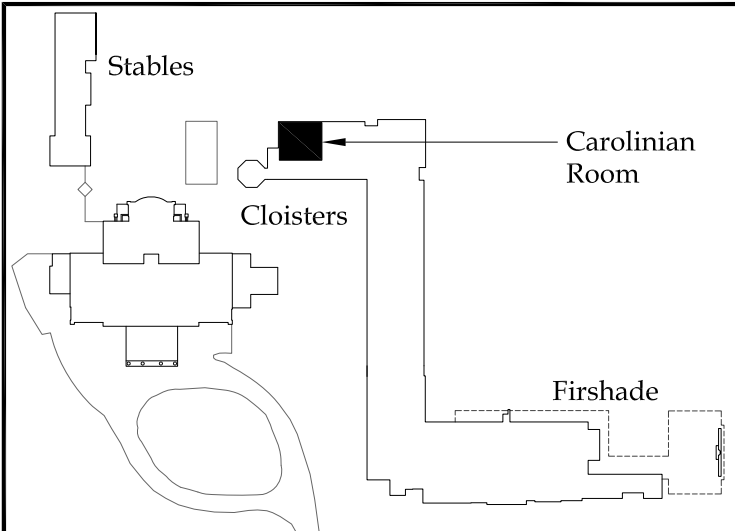

Room Size:

900 square feet

- ⊙ Power
- T.V.
- ▽ Telephone

LANGDON HALL

Country House Hotel & Spa

THE POND ROOM

Room Size:

900 square feet

⊕	Power	
□	T.V.	
▽	Telephone	

LANGDON *HALL*
Country House Hotel & Spa
THE TERRACE ROOM

Room Size: 710 square feet

- ⊕ Power
- T.V.
- ▽ Telephone
- PS Projector Screen

LANGDON *HALL*

Country House Hotel & Spa

STABLE ROOM

Room Size: 415 square feet

⊙	Power	PS	Projector Screen
□	T.V.		
▽	Telephone		
⊠	Floor Grouping		
CP	Control Panel		

0' 10'

LANGDON *HALL*

Country House Hotel & Spa

CAROLINIAN ROOM

Room Size: 990 square feet
 Meeting: U - shape - 25 people

- ⦿ Power
- T.V.
- ▽ Telephone

LANGDON *HALL*

Country House Hotel & Spa

THE CLOISTER BREAKOUTS

ROOM #25

ROOM #26

Room Size: 360 square feet
Meeting: 10 people

Room Size: 300 square feet
Meeting: 10 people