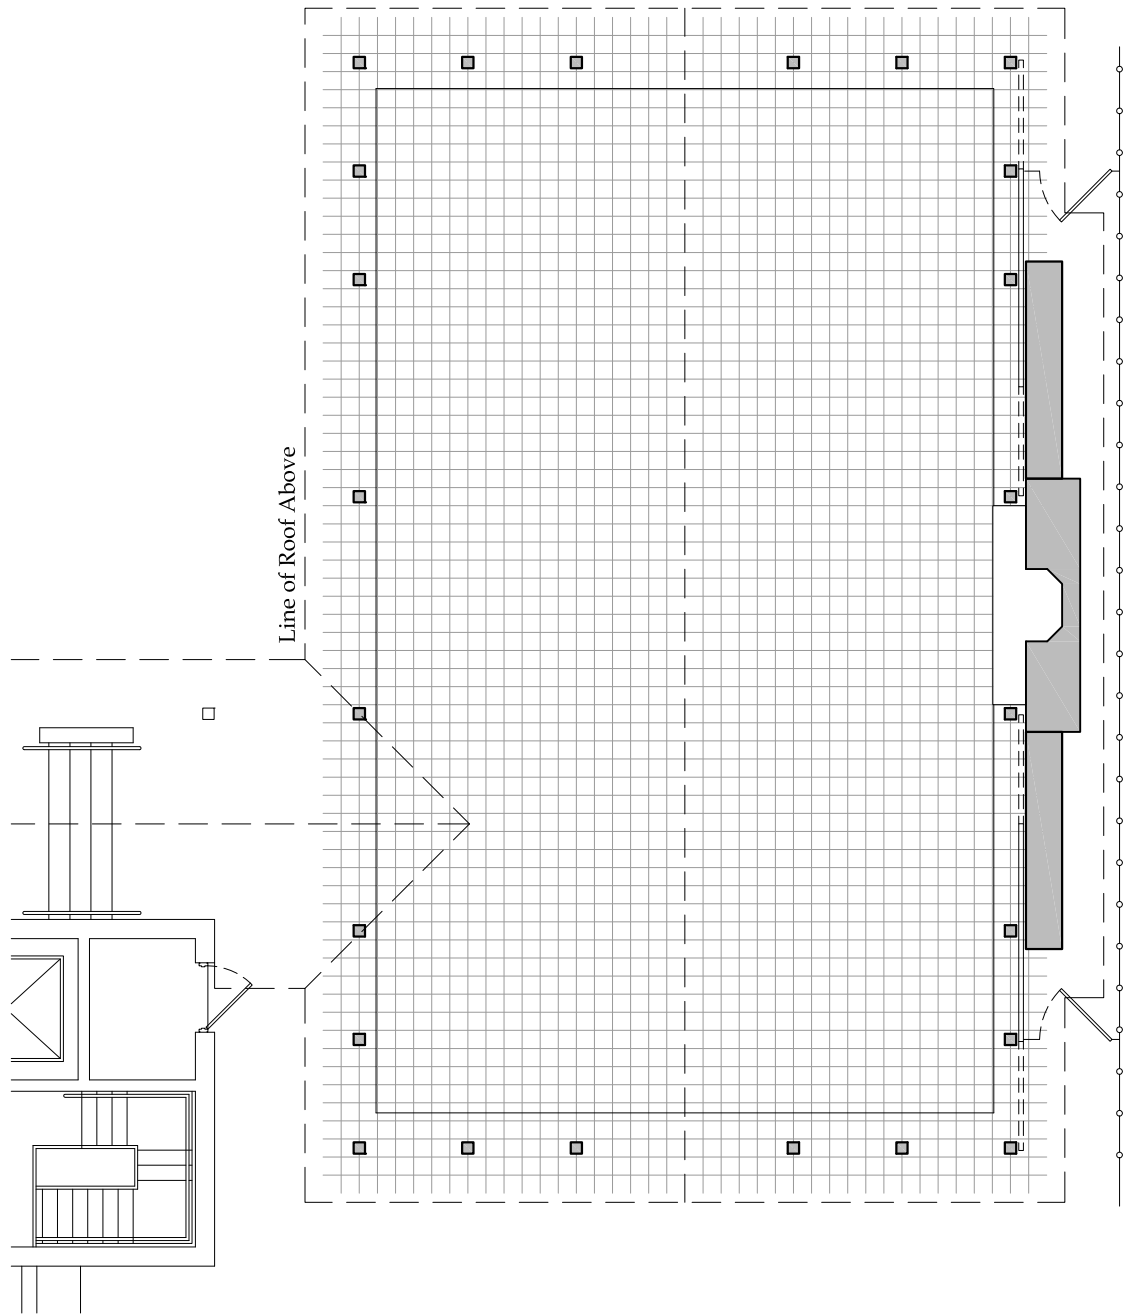

- ⦿ Power
- T.V.
- ▽ Telephone

LANGDON *HALL*

Country House Hotel & Spa

THE CLOISTER BREAKOUTS

ROOM #25

ROOM #26

Room Size: 360 square feet
Meeting: 10 people

Room Size: 300 square feet
Meeting: 10 people

⊙	Power	PS	Projector Screen
□	T.V.		
▽	Telephone		
▽⊙	Floor Grouping		
CP	Control Panel		

0' 10'

LANGDON *HALL*

Country House Hotel & Spa

ORCHARD ROOM

Room Size:	1,345 square feet
Meeting:	U - shape - 36 people
	Hollow square - 45 people
Dinner:	Rounds - 72 people

⊕	Power	
□	T.V.	
▽	Telephone	
▽⊕	Floor Grouping	
PS	Projector Screen	

LANGDON *HALL*

Country House Hotel & Spa

THE HALL

Room Size: 1,410 square feet

⊙	Power	
□	T.V.	
▽	Telephone	
⊙	Floor Grouping	
PS	Projector Screen	

LANGDON *HALL*

Country House Hotel & Spa

FIRSHADE ROOM

Room Size: 2,300 square feet

Ⓞ Power
 □ T.V.
 ▽ Telephone

LANGDON *HALL*
Country House Hotel & Spa
THE SUMMER HOUSE
 Room Size: 2,100 square feet