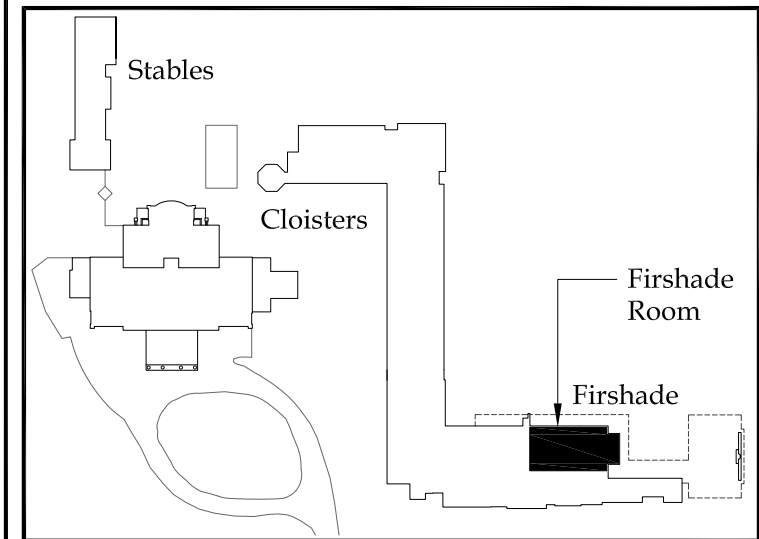

- ⦿ Power
- T.V.
- ▽ Telephone

LANGDON *HALL*

Country House Hotel & Spa

THE CLOISTER BREAKOUTS

ROOM #25

ROOM #26

Room Size: 360 square feet
Meeting: 10 people

Room Size: 300 square feet
Meeting: 10 people

⊙	Power	PS	Projector Screen
□	T.V.		
▽	Telephone		
▽⊙	Floor Grouping		
CP	Control Panel		

0' 10'

LANGDON *HALL*

Country House Hotel & Spa

ORCHARD ROOM

Room Size:	1,345 square feet
Meeting:	U - shape - 36 people
	Hollow square - 45 people
Dinner:	Rounds - 72 people

⊕	Power	
□	T.V.	
▽	Telephone	
▽⊕	Floor Grouping	
PS	Projector Screen	

LANGDON *HALL*

Country House Hotel & Spa

THE HALL

Room Size: 1,410 square feet

⊙	Power	
□	T.V.	
▽	Telephone	
⊙	Floor Grouping	
PS	Projector Screen	

LANGDON *HALL*

Country House Hotel & Spa

FIRSHADE ROOM

Room Size: 2,300 square feet

Ⓞ Power
 □ T.V.
 ▽ Telephone

LANGDON *HALL*
Country House Hotel & Spa
THE SUMMER HOUSE
 Room Size: 2,100 square feet