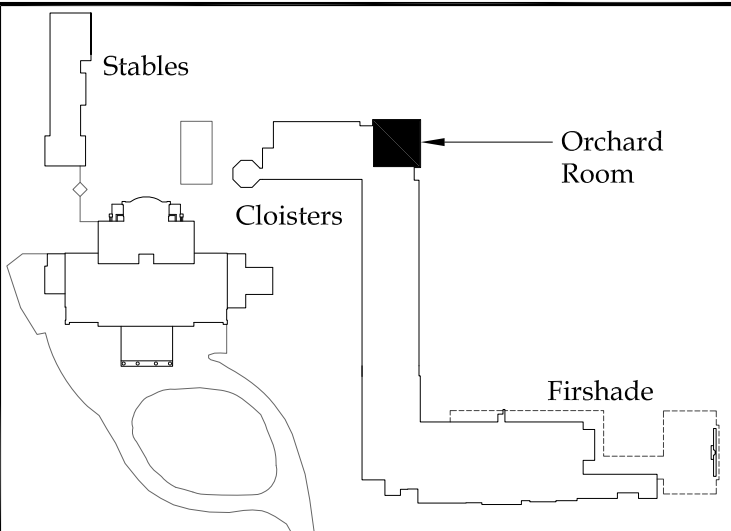

STABLE ROOM

Room Size: 415 square feet

⊙	Power	PS	Projector Screen
□	T.V.		
▽	Telephone		
⊠	Floor Grouping		
CP	Control Panel		

0' 10'

LANGDON *HALL*

Country House Hotel & Spa

CAROLINIAN ROOM

Room Size: 990 square feet
 Meeting: U - shape - 25 people

- ⦿ Power
- T.V.
- ▽ Telephone

LANGDON *HALL*

Country House Hotel & Spa

THE CLOISTER BREAKOUTS

ROOM #25

ROOM #26

Room Size: 360 square feet
Meeting: 10 people

Room Size: 300 square feet
Meeting: 10 people

⊙	Power	PS	Projector Screen
□	T.V.		
▽	Telephone		
▽⊙	Floor Grouping		
CP	Control Panel		

0' 10'

LANGDON *HALL*

Country House Hotel & Spa

ORCHARD ROOM

Room Size:	1,345 square feet
Meeting:	U - shape - 36 people
	Hollow square - 45 people
Dinner:	Rounds - 72 people

⊕	Power	
□	T.V.	
▽	Telephone	
▽⊕	Floor Grouping	
PS	Projector Screen	

LANGDON *HALL*

Country House Hotel & Spa

THE HALL

Room Size: 1,410 square feet

⊙	Power	
□	T.V.	
▽	Telephone	
⊙	Floor Grouping	
PS	Projector Screen	