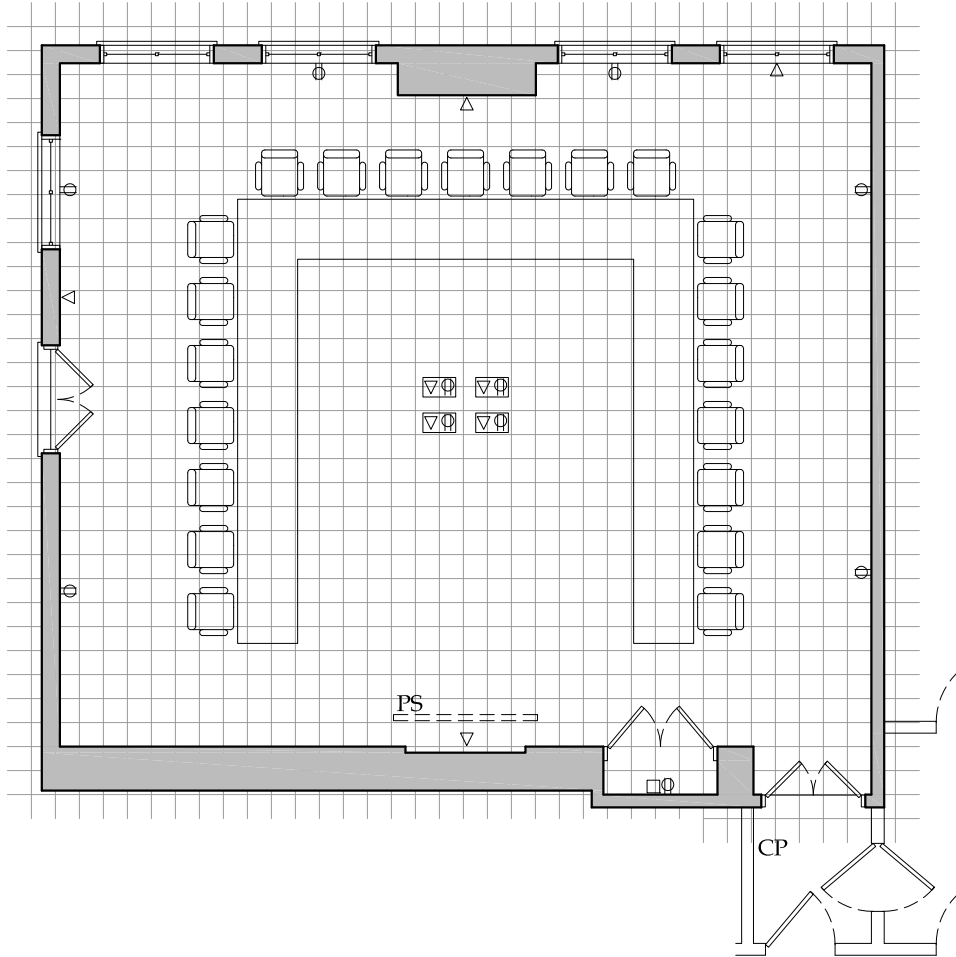

⊕	Power	
□	T.V.	
▽	Telephone	

LANGDON *HALL*
Country House Hotel & Spa
THE TERRACE ROOM

Room Size: 710 square feet

- ⊕ Power
- T.V.
- ▽ Telephone
- PS Projector Screen

LANGDON *HALL*

Country House Hotel & Spa

STABLE ROOM

Room Size: 415 square feet

⊙	Power	PS	Projector Screen
□	T.V.		
▽	Telephone		
⊠	Floor Grouping		
CP	Control Panel		

0' 10'

LANGDON *HALL*

Country House Hotel & Spa

CAROLINIAN ROOM

Room Size: 990 square feet
 Meeting: U - shape - 25 people

- ⦿ Power
- T.V.
- ▽ Telephone

LANGDON *HALL*

Country House Hotel & Spa

THE CLOISTER BREAKOUTS

ROOM #25

ROOM #26

Room Size: 360 square feet
Meeting: 10 people

Room Size: 300 square feet
Meeting: 10 people

⊙	Power	PS	Projector Screen
□	T.V.		
▽	Telephone		
▽⊙	Floor Grouping		
CP	Control Panel		

0' 10'

LANGDON *HALL*

Country House Hotel & Spa

ORCHARD ROOM

Room Size:	1,345 square feet
Meeting:	U - shape - 36 people
	Hollow square - 45 people
Dinner:	Rounds - 72 people