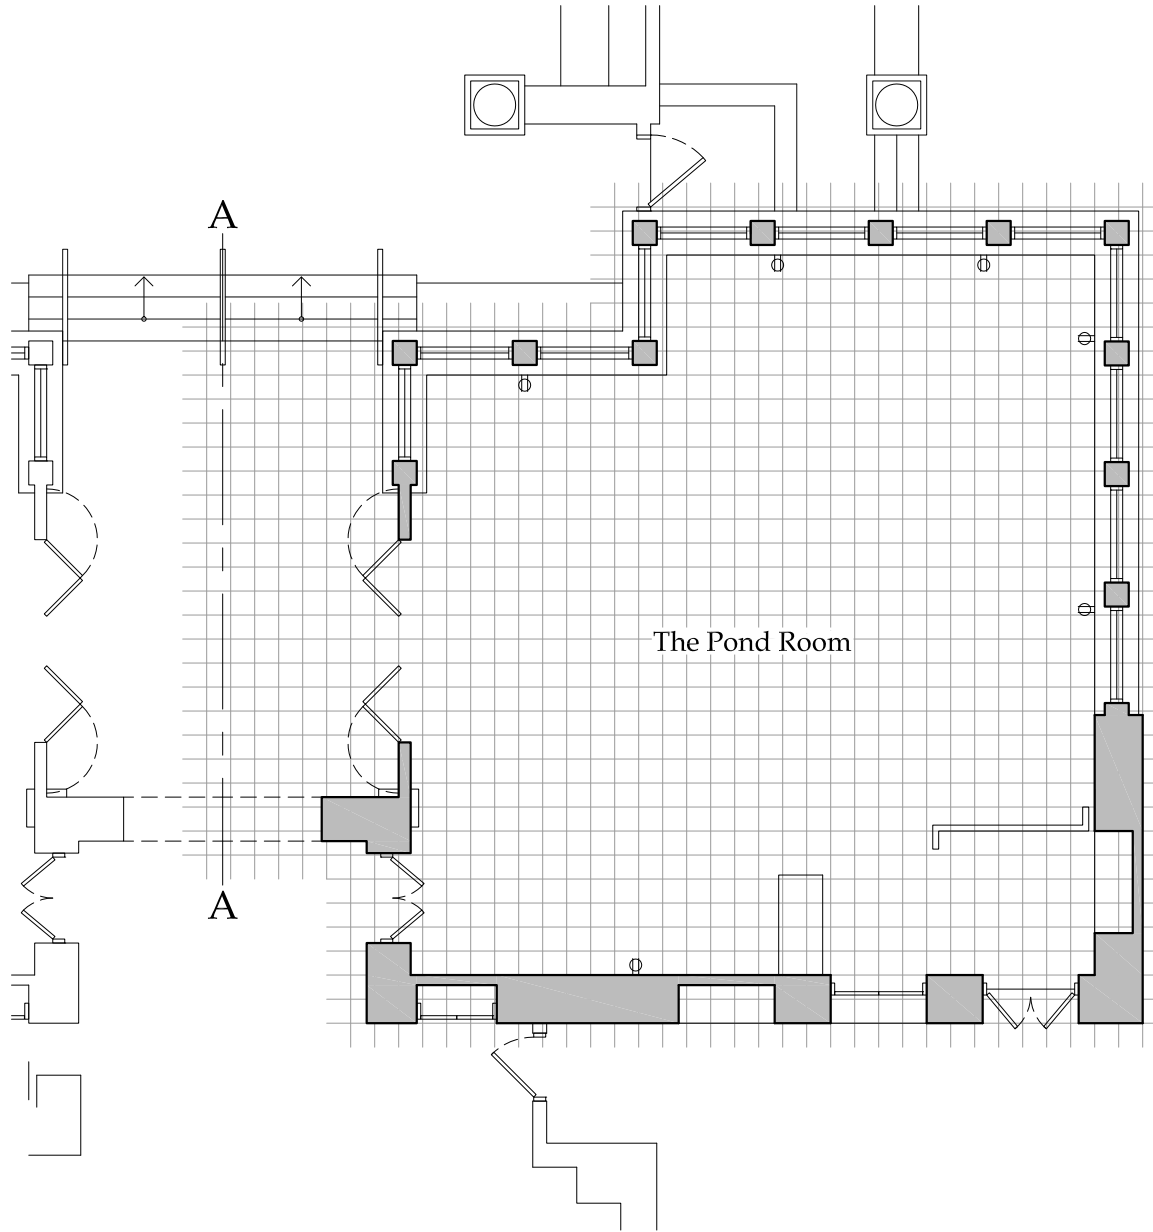

LANGDON *HALL*

Country House Hotel & Spa

THE LOUNGE

Room Size: 585 square feet

THE DINING ROOM

Room Size: 2,510 square feet
(The Elm, Pond & Terrace Room)

- ⊙ Power
- T.V.
- ▽ Telephone

LANGDON *HALL*

Country House Hotel & Spa

THE LOUNGE

Room Size:

595 square feet

- ⊕ Power
- T.V.
- ▽ Telephone

LANGDON Hall

Country House Hotel & Spa

THE ELM ROOM

Room Size:

900 square feet

- ⊙ Power
- T.V.
- ▽ Telephone

LANGDON HALL

Country House Hotel & Spa

THE POND ROOM

Room Size:

900 square feet

⊕	Power	
□	T.V.	
▽	Telephone	

LANGDON *HALL*
Country House Hotel & Spa
THE TERRACE ROOM

Room Size: 710 square feet

- ⊕ Power
- T.V.
- ▽ Telephone
- PS Projector Screen

LANGDON *HALL*

Country House Hotel & Spa