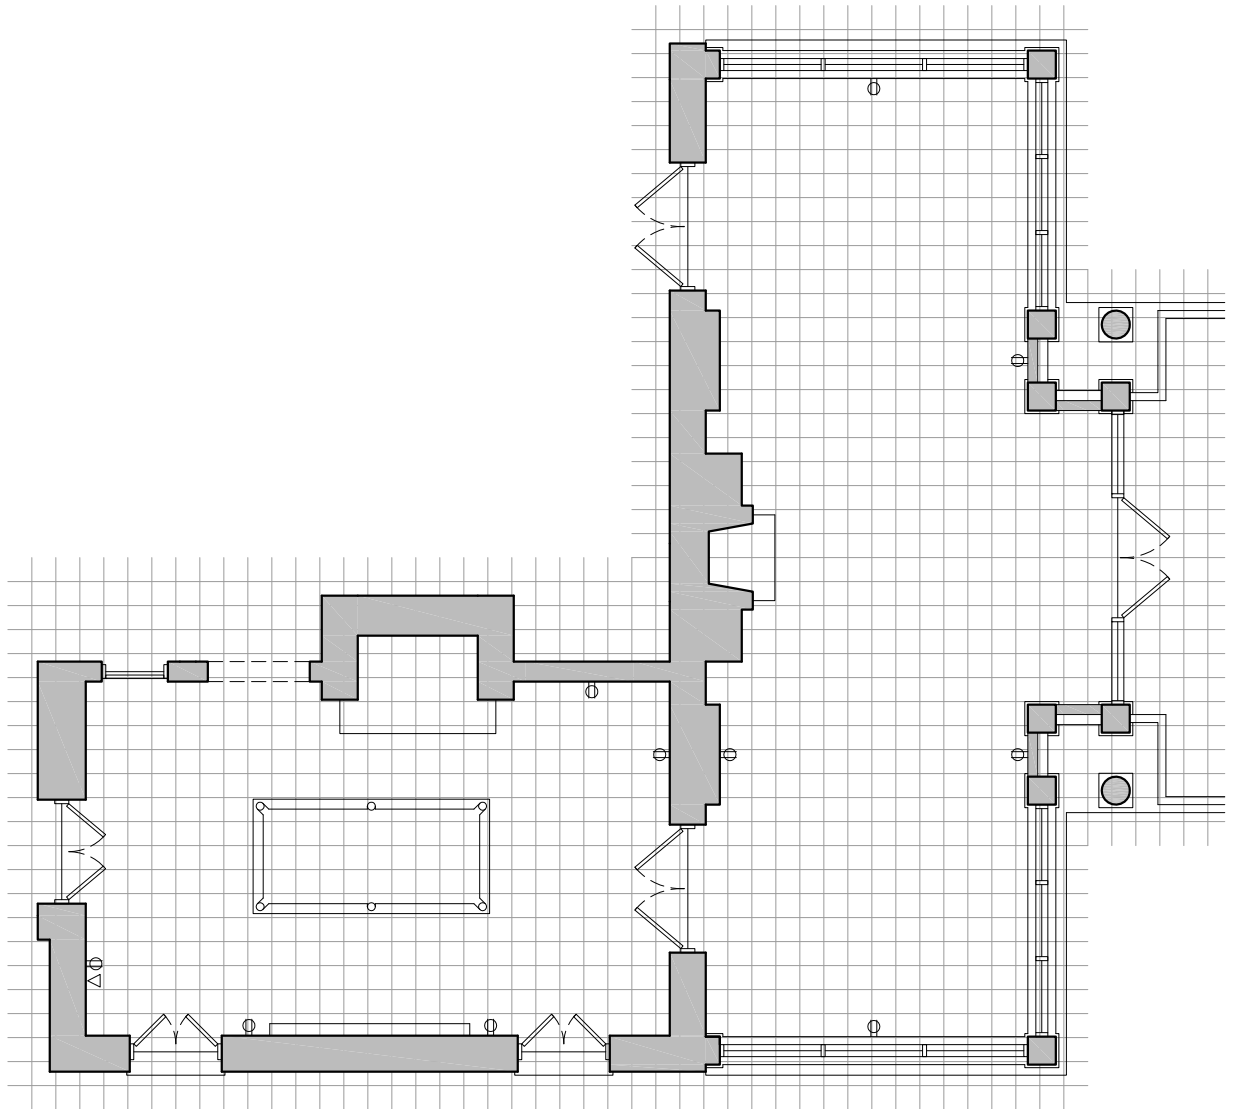

- ⊕ Power
- T.V.
- ▽ Telephone

LANGDON *HALL*

Country House Hotel & Spa

COLONEL LANGDON & CONSERVATORY

Room Size:	455 square feet + 275 square feet
Meeting:	Boardroom - 18 people
Dinner:	Dining room table - 22 people

- ⊕ Power
- T.V.
- ▽ Telephone

LANGDON *HALL*

Country House Hotel & Spa

RED ROOM & CONSERVATORY

Room Size: 355 square feet + 275 square feet
 Meeting: Boardroom - 8 people
 Dinner: Dining room table - 14 people

- ⊙ Power
- T.V.
- ▽ Telephone

LANGDON *HALL*

Country House Hotel & Spa

**BILLIARD/
MAP ROOM**

**THE
CONSERVATORY**

Room Size: 380 square feet

Room Size: 585 square feet

- ⊙ Power
- T.V.
- ▽ Telephone

LANGDON *HALL*

Country House Hotel & Spa

THE LOUNGE

Room Size: 585 square feet

THE DINING ROOM

Room Size: 2,510 square feet
(The Elm, Pond & Terrace Room)

- ⊙ Power
- T.V.
- ▽ Telephone

LANGDON *HALL*