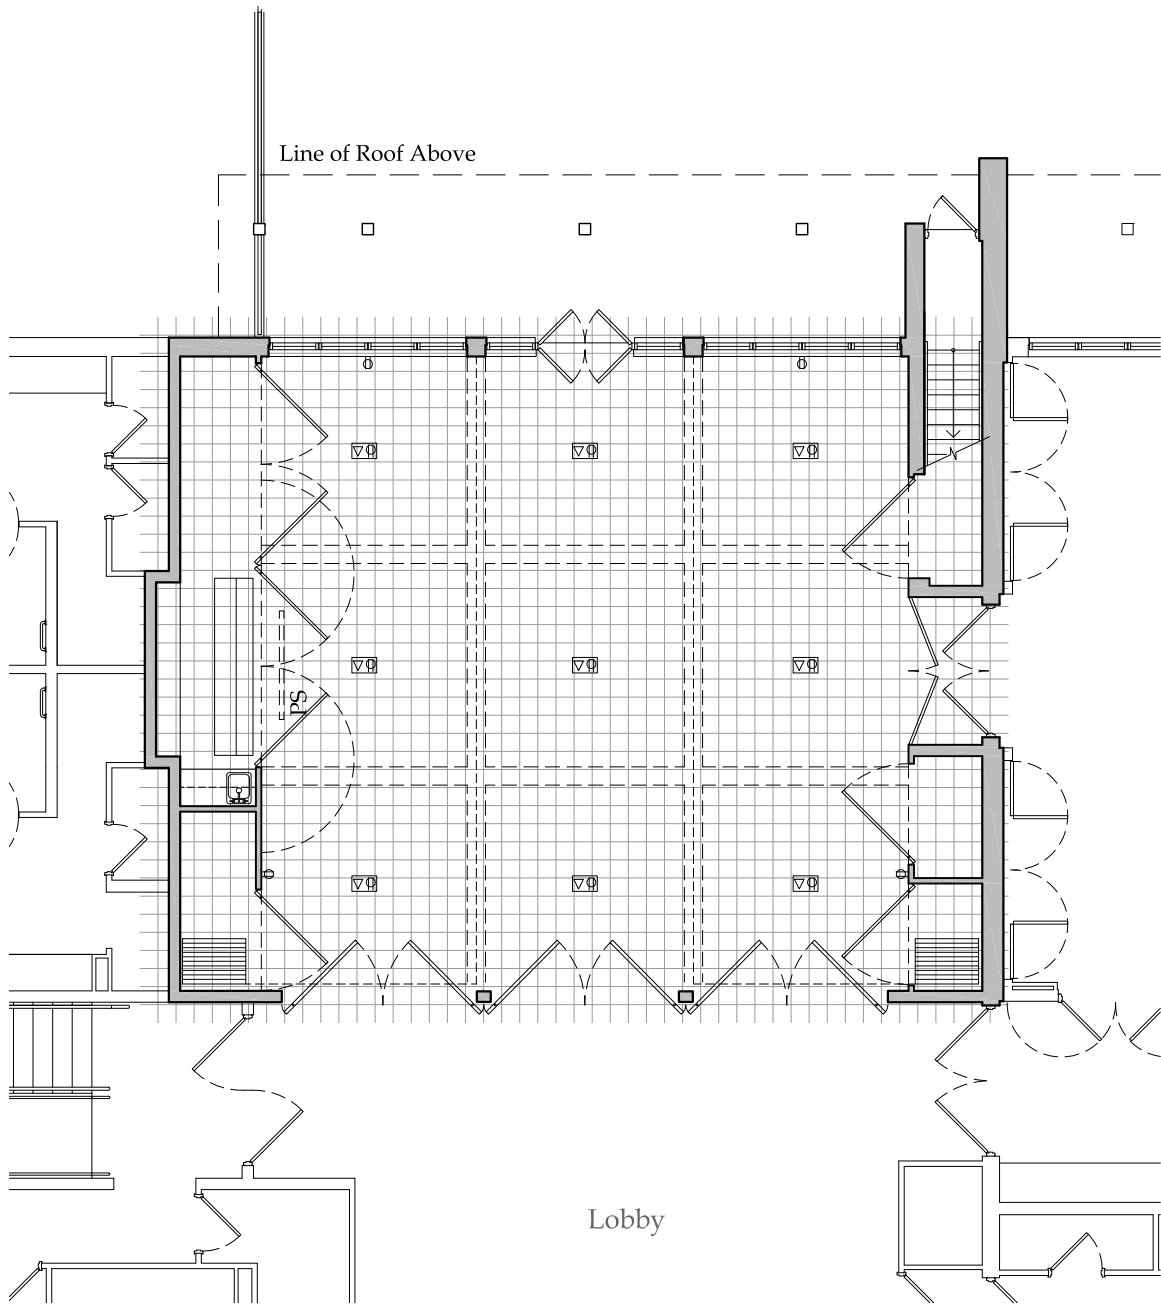

- ⦿ Power
- T.V.
- ▽ Telephone

LANGDON *HALL*

Country House Hotel & Spa

THE CLOISTER BREAKOUTS

ROOM #25

ROOM #26

Room Size: 360 square feet
Meeting: 10 people

Room Size: 300 square feet
Meeting: 10 people

⊙	Power	PS	Projector Screen
□	T.V.		
▽	Telephone		
▽⊙	Floor Grouping		
CP	Control Panel		

0' 10'

LANGDON *HALL*

Country House Hotel & Spa

ORCHARD ROOM

Room Size:	1,345 square feet
Meeting:	U - shape - 36 people
	Hollow square - 45 people
Dinner:	Rounds - 72 people

⊕	Power	
□	T.V.	
▽	Telephone	
▽⊕	Floor Grouping	
PS	Projector Screen	

LANGDON *HALL*

Country House Hotel & Spa

THE HALL

Room Size: 1,410 square feet

⊙	Power	
□	T.V.	
▽	Telephone	
⊙	Floor Grouping	
PS	Projector Screen	

LANGDON *HALL*

Country House Hotel & Spa

FIRSHADE ROOM

Room Size: 2,300 square feet

Ⓞ Power
 □ T.V.
 ▽ Telephone

LANGDON *HALL*
Country House Hotel & Spa
THE SUMMER HOUSE
 Room Size: 2,100 square feet