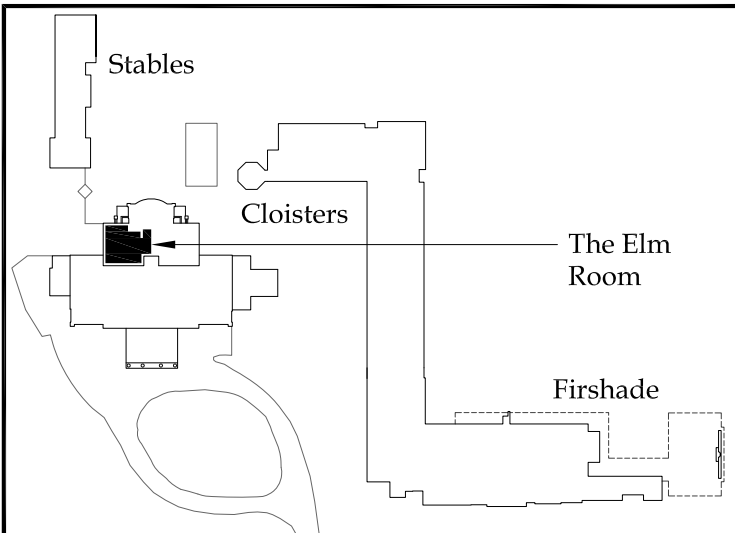

- ⊙ Power
- T.V.
- ▽ Telephone

LANGDON *HALL*

Country House Hotel & Spa

**BILLIARD/
MAP ROOM**

**THE
CONSERVATORY**

Room Size: 380 square feet

Room Size: 585 square feet

- ⊙ Power
- T.V.
- ▽ Telephone

LANGDON *HALL*

Country House Hotel & Spa

THE LOUNGE

Room Size: 585 square feet

THE DINING ROOM

Room Size: 2,510 square feet
(The Elm, Pond & Terrace Room)

- ⊙ Power
- T.V.
- ▽ Telephone

LANGDON *HALL*

Country House Hotel & Spa

THE LOUNGE

Room Size:

595 square feet

- ⊕ Power
- T.V.
- ▽ Telephone

LANGDON Hall

Country House Hotel & Spa

THE ELM ROOM

Room Size:

900 square feet

- ⊙ Power
- T.V.
- ▽ Telephone

LANGDON HALL

Country House Hotel & Spa

THE POND ROOM

Room Size:

900 square feet