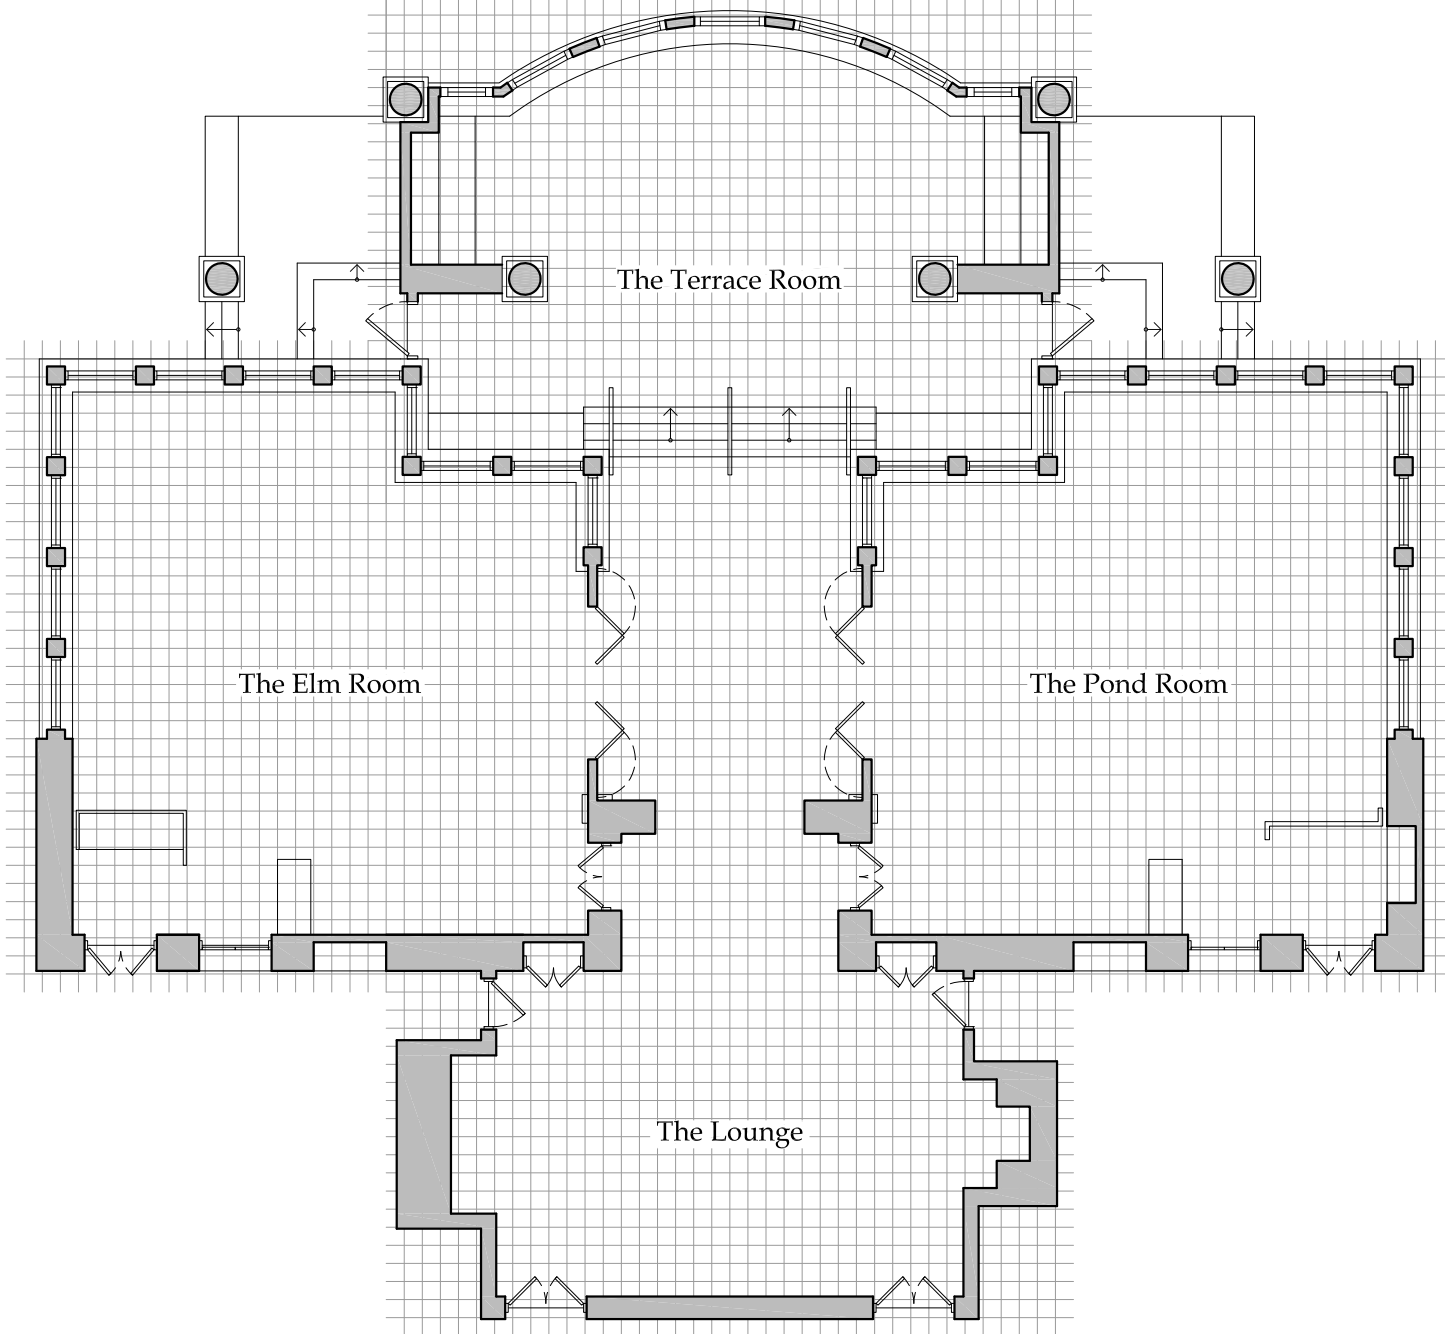

- ⊕ Power
- T.V.
- ▽ Telephone

LANGDON *HALL*

Country House Hotel & Spa

COLONEL LANGDON & CONSERVATORY

Room Size:	455 square feet + 275 square feet
Meeting:	Boardroom - 18 people
Dinner:	Dining room table - 22 people

- ⊙ Power
- T.V.
- ▽ Telephone

LANGDON *HALL*

Country House Hotel & Spa

**BILLIARD/
MAP ROOM**

**THE
CONSERVATORY**

Room Size: 380 square feet

Room Size: 585 square feet

- ⊙ Power
- T.V.
- ▽ Telephone

LANGDON *HALL*

Country House Hotel & Spa

THE LOUNGE

Room Size: 585 square feet

THE DINING ROOM

Room Size: 2,510 square feet
(The Elm, Pond & Terrace Room)

- ⊙ Power
- T.V.
- ▽ Telephone

LANGDON *HALL*

Country House Hotel & Spa

THE LOUNGE

Room Size:

595 square feet

- ⊕ Power
- T.V.
- ▽ Telephone

LANGDON Hall

Country House Hotel & Spa

THE ELM ROOM