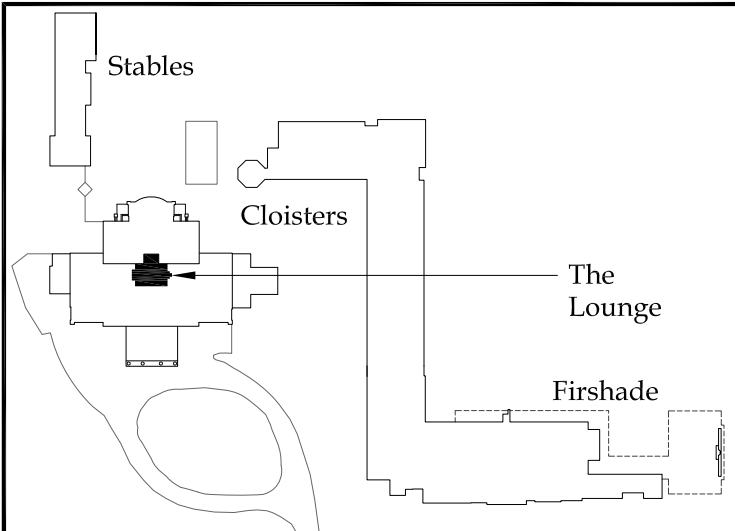

- ⊙ Power
- T.V.
- ▽ Telephone

LANGDON *HALL*

Country House Hotel & Spa

**BILLIARD/
MAP ROOM**

**THE
CONSERVATORY**

Room Size: 380 square feet

Room Size: 585 square feet

- ⊙ Power
- T.V.
- ▽ Telephone

LANGDON *HALL*

Country House Hotel & Spa

THE LOUNGE

Room Size: 585 square feet

THE DINING ROOM

Room Size: 2,510 square feet
(The Elm, Pond & Terrace Room)

- ⊙ Power
- T.V.
- ▽ Telephone

LANGDON *HALL*

Country House Hotel & Spa

THE LOUNGE

Room Size:

595 square feet

- ⊕ Power
- T.V.
- ▽ Telephone

LANGDON Hall

Country House Hotel & Spa

THE ELM ROOM

Room Size:

900 square feet

- ⊙ Power
- T.V.
- ▽ Telephone

LANGDON HALL

Country House Hotel & Spa

THE POND ROOM

Room Size:

900 square feet