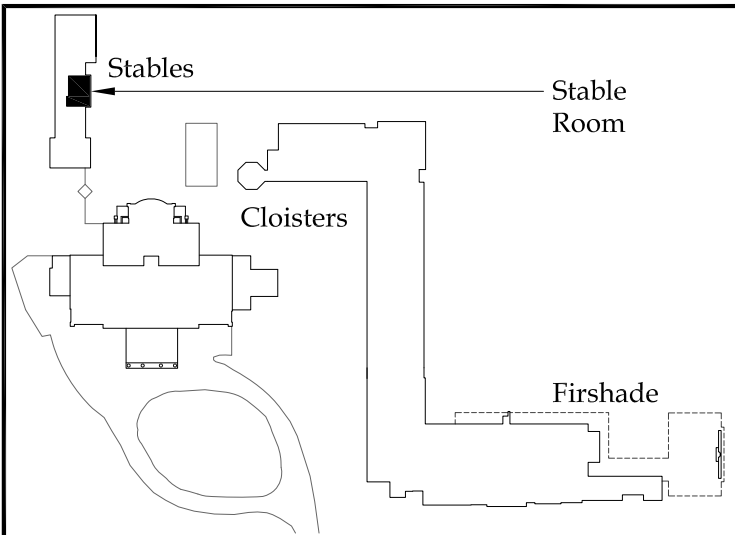

Country House Hotel & Spa

THE LOUNGE

Room Size:

595 square feet

- ⊕ Power
- T.V.
- ▽ Telephone

LANGDON Hall

Country House Hotel & Spa

THE ELM ROOM

Room Size:

900 square feet

- ⊙ Power
- T.V.
- ▽ Telephone

LANGDON HALL

Country House Hotel & Spa

THE POND ROOM

Room Size:

900 square feet

⊕	Power	
□	T.V.	
▽	Telephone	

LANGDON *HALL*
Country House Hotel & Spa
THE TERRACE ROOM

Room Size: 710 square feet

- ⊕ Power
- T.V.
- ▽ Telephone
- PS Projector Screen

LANGDON *HALL*

Country House Hotel & Spa