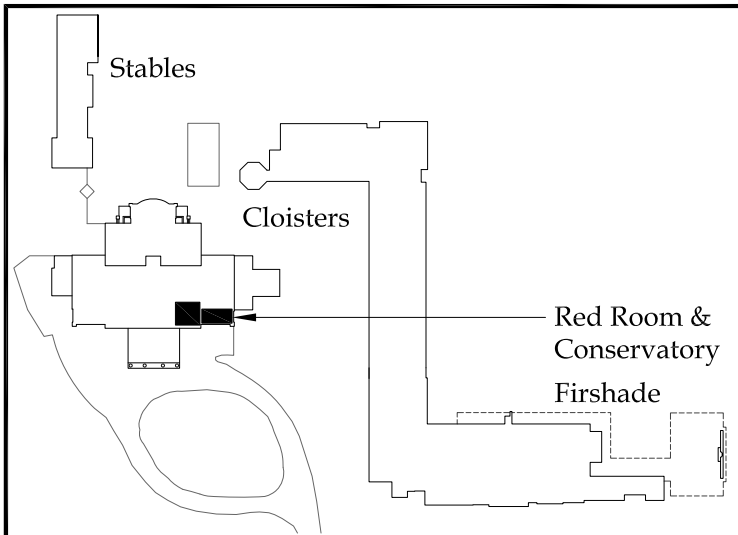

- ⊕ Power
- T.V.
- ▽ Telephone

LANGDON *HALL*

Country House Hotel & Spa

COLONEL LANGDON & CONSERVATORY

Room Size:	455 square feet + 275 square feet
Meeting:	Boardroom - 18 people
Dinner:	Dining room table - 22 people

- ⊕ Power
- T.V.
- ▽ Telephone

LANGDON *HALL*

Country House Hotel & Spa

RED ROOM & CONSERVATORY

Room Size: 355 square feet + 275 square feet
 Meeting: Boardroom - 8 people
 Dinner: Dining room table - 14 people

- ⊙ Power
- T.V.
- ▽ Telephone

LANGDON *HALL*

Country House Hotel & Spa

**BILLIARD/
MAP ROOM**

**THE
CONSERVATORY**

Room Size: 380 square feet

Room Size: 585 square feet

- ⊙ Power
- T.V.
- ▽ Telephone