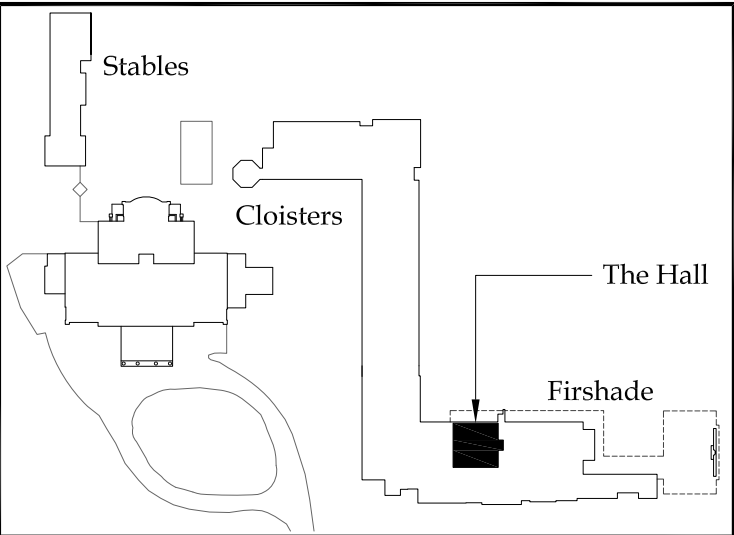

- ⦿ Power
- T.V.
- ▽ Telephone

LANGDON *HALL*

Country House Hotel & Spa

THE CLOISTER BREAKOUTS

ROOM #25

ROOM #26

Room Size: 360 square feet
Meeting: 10 people

Room Size: 300 square feet
Meeting: 10 people

⊙	Power	PS	Projector Screen
□	T.V.		
▽	Telephone		
▽⊙	Floor Grouping		
CP	Control Panel		

0' 10'

LANGDON *HALL*

Country House Hotel & Spa

ORCHARD ROOM

Room Size:	1,345 square feet
Meeting:	U - shape - 36 people
	Hollow square - 45 people
Dinner:	Rounds - 72 people

⊕	Power	
□	T.V.	
▽	Telephone	
▽⊕	Floor Grouping	
PS	Projector Screen	

LANGDON *HALL*

Country House Hotel & Spa

THE HALL

Room Size: 1,410 square feet

⊙	Power	
□	T.V.	
▽	Telephone	
⊙	Floor Grouping	
PS	Projector Screen	