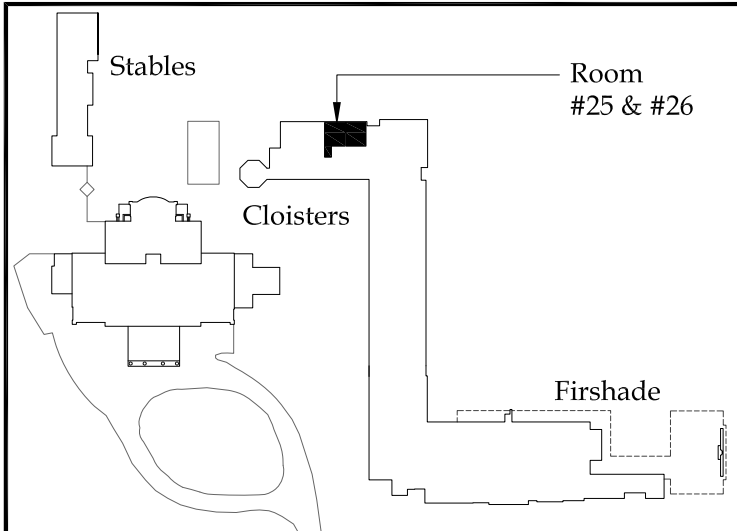

⊕	Power	
□	T.V.	
▽	Telephone	

LANGDON *HALL*
Country House Hotel & Spa
THE TERRACE ROOM

Room Size: 710 square feet

- ⊕ Power
- T.V.
- ▽ Telephone
- PS Projector Screen

LANGDON *HALL*

Country House Hotel & Spa

STABLE ROOM

Room Size: 415 square feet

⊙	Power	PS	Projector Screen
□	T.V.		
▽	Telephone		
⊠	Floor Grouping		
CP	Control Panel		

0' 10'

LANGDON *HALL*

Country House Hotel & Spa

CAROLINIAN ROOM

Room Size: 990 square feet
 Meeting: U - shape - 25 people

- ⦿ Power
- T.V.
- ▽ Telephone

LANGDON *HALL*

Country House Hotel & Spa

THE CLOISTER BREAKOUTS

ROOM #25

ROOM #26

Room Size: 360 square feet
Meeting: 10 people

Room Size: 300 square feet
Meeting: 10 people

⊙	Power	PS	Projector Screen
□	T.V.		
▽	Telephone		
▽⊙	Floor Grouping		
CP	Control Panel		

0' 10'

LANGDON *HALL*

Country House Hotel & Spa

ORCHARD ROOM

Room Size:	1,345 square feet
Meeting:	U - shape - 36 people
	Hollow square - 45 people
Dinner:	Rounds - 72 people