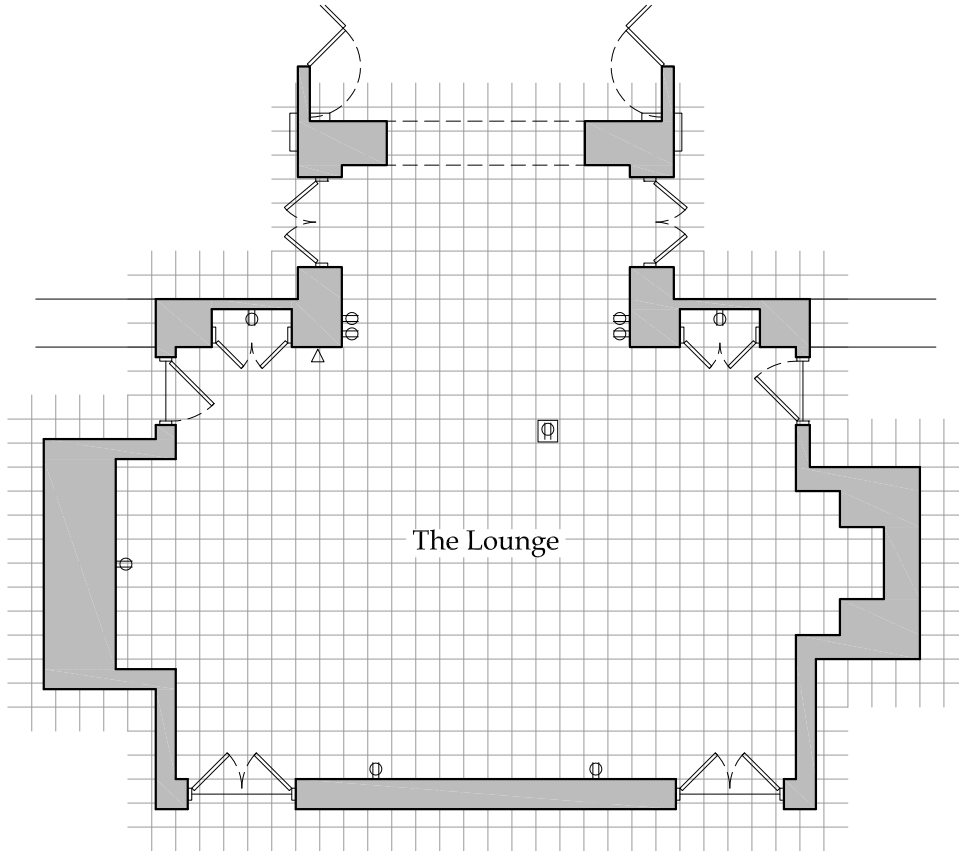

- ⊙ Power
- T.V.
- ▽ Telephone

LANGDON *HALL*

Country House Hotel & Spa

**BILLIARD/
MAP ROOM**

**THE
CONSERVATORY**

Room Size: 380 square feet

Room Size: 585 square feet

- ⊙ Power
- T.V.
- ▽ Telephone

LANGDON *HALL*

Country House Hotel & Spa

THE LOUNGE

Room Size: 585 square feet

THE DINING ROOM

Room Size: 2,510 square feet
(The Elm, Pond & Terrace Room)

- ⊙ Power
- T.V.
- ▽ Telephone

LANGDON *HALL*

Country House Hotel & Spa

THE LOUNGE

Room Size:

595 square feet

- ⊕ Power
- T.V.
- ▽ Telephone

LANGDON Hall

Country House Hotel & Spa

THE ELM ROOM

Room Size:

900 square feet

- ⊙ Power
- T.V.
- ▽ Telephone

LANGDON HALL

Country House Hotel & Spa

THE POND ROOM

Room Size:

900 square feet